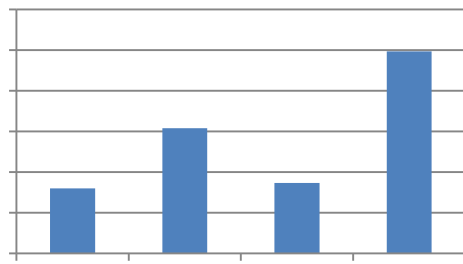

---

|  | 3453.08  | -1.40% |
|--|----------|--------|
|  | 13897.03 | -3.58% |
|  | 9215.10  | -5.05% |
|  | 2756.81  | -4.01% |
|  | 5146.38  | -2.21% |
|  | 28739.72 | -1.23% |
|  | 3943.34  | 2.64%  |
|  |          |        |

|                |                  |
|----------------|------------------|
| [Dark Red Bar] |                  |
| [Dark Red Bar] | [Light Gray Bar] |
| [Dark Red Bar] | [Light Gray Bar] |

■

■

■

■

■

—

---