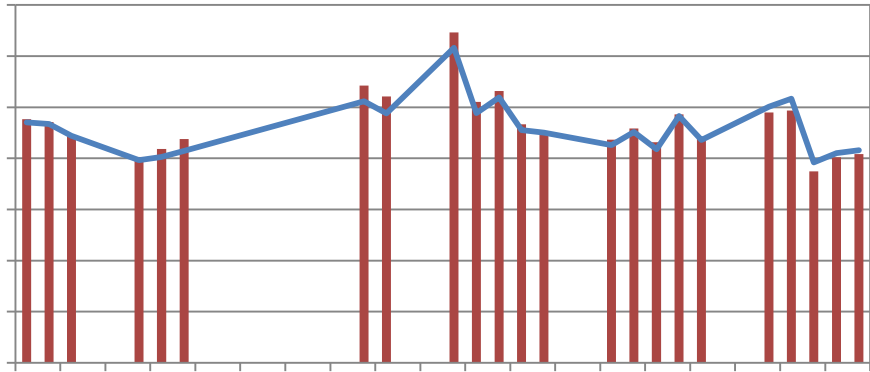

---

|  | 3453.08  | -1.40% |
|--|----------|--------|
|  | 13897.03 | -3.58% |
|  | 9215.10  | -5.05% |
|  | 2756.81  | -4.01% |
|  | 5146.38  | -2.21% |
|  | 28739.72 | -1.23% |
|  | 3943.34  | 2.64%  |
|  |          |        |

|                |                  |
|----------------|------------------|
| [Dark Red Bar] |                  |
| [Dark Red Bar] | [Light Gray Bar] |
| [Dark Red Bar] | [Light Gray Bar] |

■

■

■

■

■

—

---