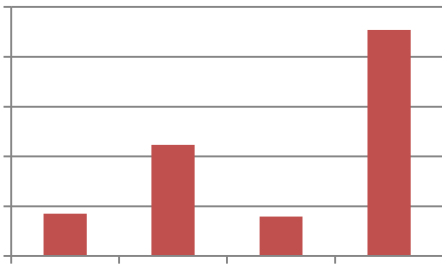

---

|  | 3453.08  | -1.40% |
|--|----------|--------|
|  | 13897.03 | -3.58% |
|  | 9215.10  | -5.05% |
|  | 2756.81  | -4.01% |
|  | 5146.38  | -2.21% |
|  | 28739.72 | -1.23% |
|  | 3943.34  | 2.64%  |
|  |          |        |

|                |                  |
|----------------|------------------|
| [Dark Red Bar] |                  |
| [Dark Red Bar] | [Light Gray Bar] |
| [Dark Red Bar] | [Light Gray Bar] |

■

■

■

■

■

—

---